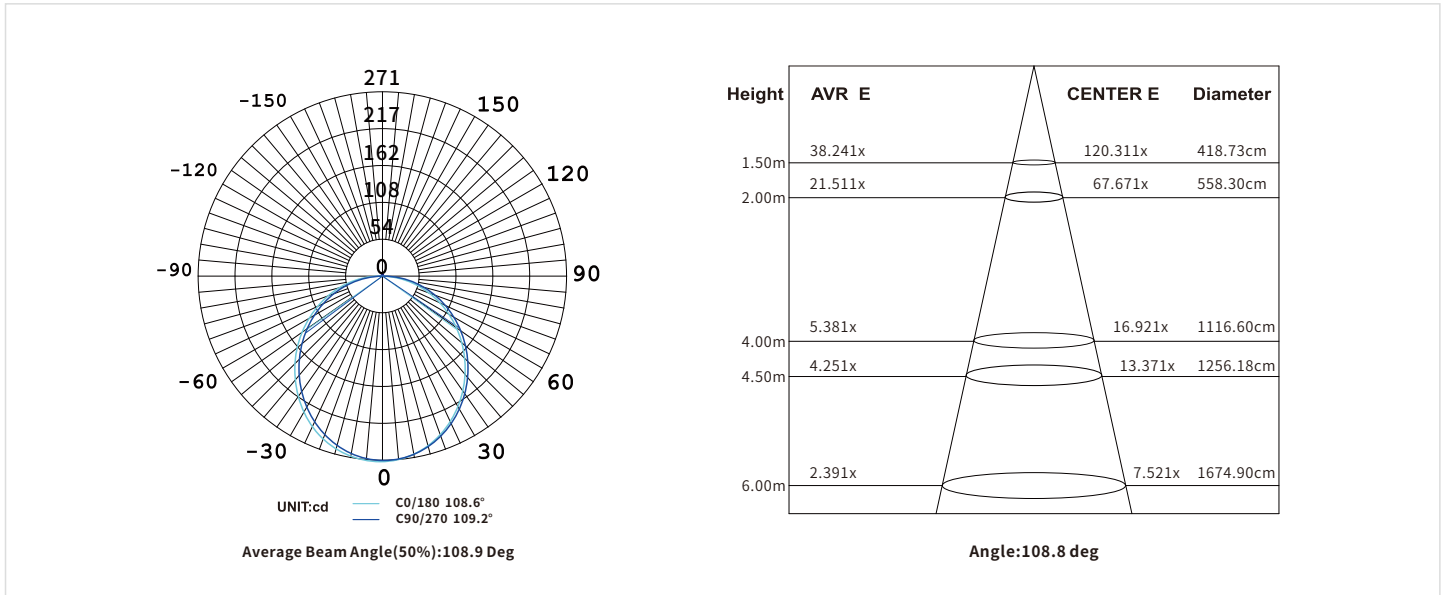

WLC02 Waterproof Channel Light Specification Sheet

PHYSICAL

Product Type	WLC02
Size	17.8 x 13mm
Working Voltage	12V / 24V DC
Aluminum Profile color	Silver / Black / White
Cover	Diffuser
CRI	90
Available Lengths	0.3-2m
IP Rating	IP65
Working Temperature	0°C-40°C
Storage Temperature	-20°C-70°C
Lifespan	50000h
Dimmable	Yes

The luminous flux with diffuser cover

SKU Builder Direction

X1 Product Name	X2 LED Type	X3 CCT	X4 LEDs	X5 Profile Color	X6 Length	X7 Cover	X8 Voltage	X9 CRI
Code	Code	Code	Code	Code	Code	Code	Code	Code
WLC02	2835 SMD2835	V 2700K	120 120LEDs/m	S Silver	03 300mm	D Diffuser	12 12V DC	U CRI>90
		W 3000K		B Black	05 500mm		24 24V DC	
		N 4000K		W White	10 1000mm			
		C 6000K						

Photometric Diagram

TM-30-15 Data

2700K Rf: 90.4 / Rg: 98.1

Test ■ Reference ■

Hue Bin	Rf	Chroma	Hue
1	88.5	-5.2%	1.3%
2	91.2	-3.0%	2.8%
3	91.3	-1.1%	3.7%
4	93.1	-3.0%	-0.6%
5	95.4	-1.6%	1.0%
6	95.5	0.3%	1.0%
7	94.1	-2.8%	-0.3%
8	96.1	-0.9%	1.7%
9	91.3	-1.2%	4.4%
10	88.9	0.9%	6.5%
11	89.7	3.4%	6.1%
12	88.2	5.5%	-2.4%
13	87.6	2.0%	-8.4%
14	84.8	2.5%	-10.9%
15	89.4	-3.6%	-3.4%
16	82.9	-4.1%	-10.7%