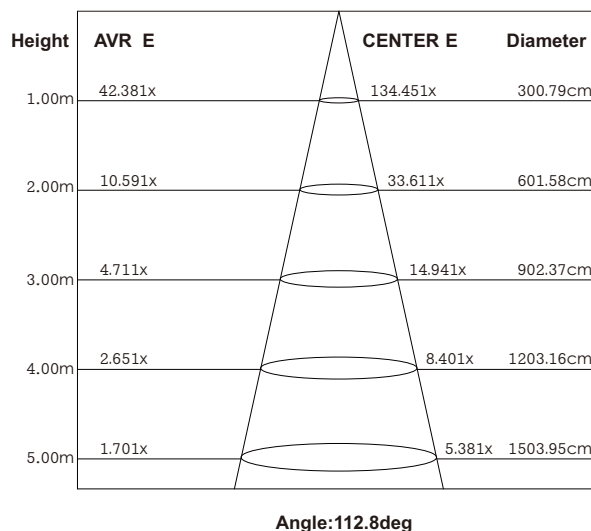

Electro-optical Characteristics

Part No.	LEDs/m	Wattage	CCT	Luminou Flux
LC35-2835V120S10D12(24)-U	120LEDs	15W/m	2700K	470lm/m
LC35-2835W120S10D12(24)-U			3000K	480lm/m
LC35-2835N120S10D12(24)-U			4000K	522lm/m
LC35-2835C120S10D12(24)-U			6000K	522lm/m

• The luminou flux with diffuser cover

SKU Builder Direction

X1 Product Name	X2 LED Type	X3 CCT	X4 LEDs	X5 Profile Color	X6 Length	X7 Cover	X8 Voltage	X9 CRI
Code	Code	Code	Code	Code	Code	Code	Code	Code
LC35 Channel Light	2835 SMD2835	V 2700K	120 120LEDs/m	S Silver	03 300mm	D Diffuser	12 12V DC	U CRI>90
		W 3000K			05 500mm		24 24V DC	
		N 4000K			10 1000mm			
		C 6000K						

Example: $\frac{LC35}{X1} \frac{2835}{X2} \frac{V}{X3} \frac{120}{X4} \frac{S}{X5} \frac{03}{X6} \frac{D}{X7} \frac{12}{X8} \frac{U}{X9}$

Photometric Diagram