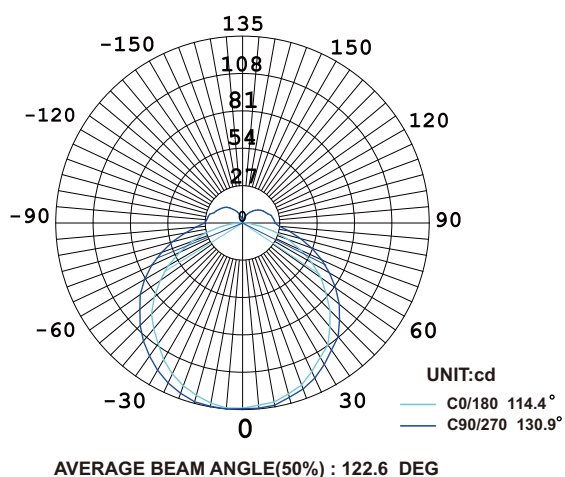

Electro-optical Characteristics

Part No.	LEDs/m	Wattage	CCT	Luminou Flux
LC35-2835V120S10D12(24)-U	120LEDs	15W/m	2700K	470lm/m
LC35-2835W120S10D12(24)-U			3000K	480lm/m
LC35-2835N120S10D12(24)-U			4000K	522lm/m
LC35-2835C120S10D12(24)-U			6000K	522lm/m

• The luminou flux with diffuser cover

SKU Builder Direction

X1 Product Name	X2 LED Type	X3 CCT	X4 LEDs	X5 Profile Color	X6 Length	X7 Cover	X8 Voltage	X9 CRI
Code	Code	Code	Code	Code	Code	Code	Code	Code
LC35 Channel Light	2835 SMD2835	V 2700K	120 120LEDs/m	S Silver	03 300mm	D Diffuser	12 12V DC	U CRI>90
		W 3000K			05 500mm		24 24V DC	
		N 4000K			10 1000mm			
		C 6000K						

Example: $\frac{LC35}{X1} \frac{2835}{X2} \frac{V}{X3} \frac{120}{X4} \frac{S}{X5} \frac{03}{X6} \frac{D}{X7} \frac{12}{X8} \frac{U}{X9}$

Photometric Diagram