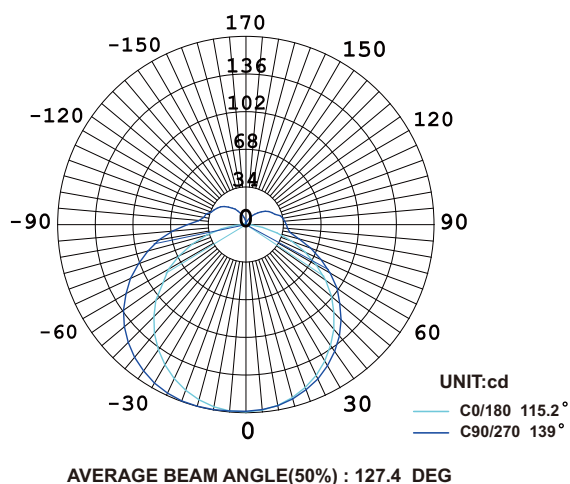

Electro-optical Characteristics

Part No.	LEDs/m	Wattage	CCT	Luminou Flux
LC30-2835V120S10D12(24)-U	120LEDs	15W/m	2700K	695lm/m
LC30-2835W120S10D12(24)-U			3000K	710lm/m
LC30-2835N120S10D12(24)-U			4000K	770m/m
LC30-2835C120S10D12(24)-U			6000K	770lm/m

• The luminou flux with diffuser cover

SKU Builder Direction

X1 Product Name	X2 LED Type	X3 CCT	X4 LEDs	X5 Profile Color	X6 Length	X7 Cover	X8 Voltage	X9 CRI
Code	Code	Code	Code	Code	Code	Code	Code	Code
LC30 Channel Light	2835 SMD2835	V 2700K	120 120LEDs/m	S Silver	03 300mm	D Diffuser	12 12V DC	U CRI>90
		W 3000K			05 500mm		24 24V DC	
		N 4000K			10 1000mm			
		C 6000K						

Example: $\frac{LC30}{X1}$ $\frac{2835}{X2}$ $\frac{V}{X3}$ $\frac{120}{X4}$ $\frac{S}{X5}$ $\frac{03}{X6}$ $\frac{D}{X7}$ $\frac{12}{X8}$ $\frac{U}{X9}$

Photometric Diagram