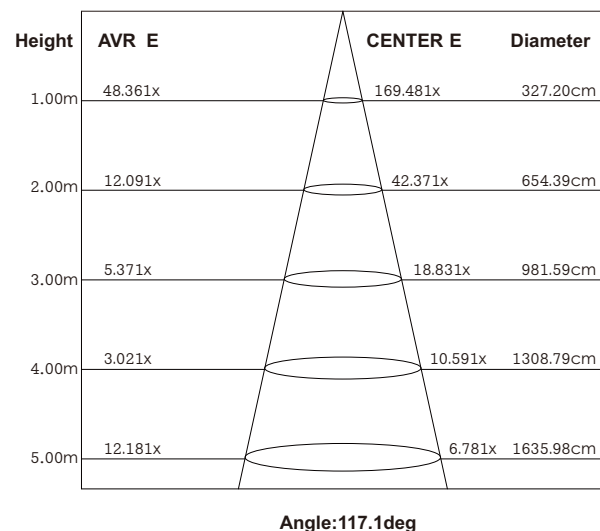

<b>Order length</b>	300mm	500mm	1000mm
<b>Actual length</b>	314mm	514mm	1014mm

- Other lengths available upon request

## Electro-optical Characteristics

Part No.	LEDs/m	Wattage	CCT	Luminou Flux
LC30-2835V120S10D12(24)-U	120LEDs	15W/m	2700K	695lm/m
LC30-2835W120S10D12(24)-U			3000K	710lm/m
LC30-2835N120S10D12(24)-U			4000K	770m/m
LC30-2835C120S10D12(24)-U			6000K	770lm/m

## Photometric Diagram