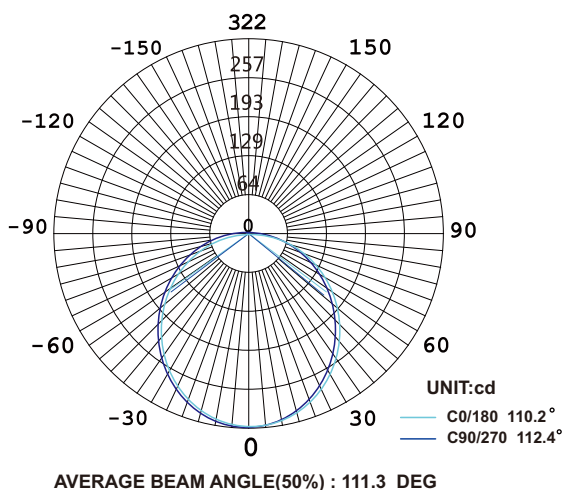

SKU Builder Direction

Part No.	LEDs/m	Wattage	CCT	Luminou Flux
LC81-2835V120S10D12(24)-U	120LEDs	15W/m	2700K	830lm/m
LC81-2835W120S10D12(24)-U			3000K	850lm/m
LC81-2835N120S10D12(24)-U			4000K	920lm/m
LC81-2835C120S10D12(24)-U			6000K	920lm/m

• The luminou flux with diffuser cover

SKU Builder Direction

X1 Product Name	X2 LED Type	X3 CCT	X4 LEDs	X5 Profile Color	X6 Length	X7 Cover	X8 Voltage	X9 CRI
Code	Code	Code	Code	Code	Code	Code	Code	Code
LC81 Channel Light	2835 SMD2835	V 2700K	120 120LEDs/m	S Silver	03 300mm	D Diffuser	12 12V DC	U CRI>90
		W 3000K		B Black	05 500mm	C Transparent	24 24V DC	
		N 4000K		W White	10 1000mm	M Milky		
		C 6000K						

Example: $\frac{LC81}{X1} \frac{2835}{X2} \frac{V}{X3} \frac{120}{X4} \frac{S}{X5} \frac{03}{X6} \frac{D}{X7} \frac{12}{X8} \frac{U}{X9}$

Photometric Diagram