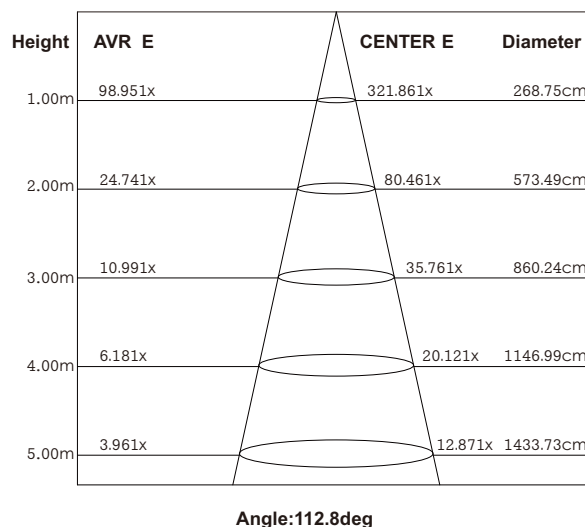

SKU Builder Direction

Part No.	LEDs/m	Wattage	CCT	Luminou Flux
LC81-2835V120S10D12(24)-U	120LEDs	15W/m	2700K	830lm/m
LC81-2835W120S10D12(24)-U			3000K	850lm/m
LC81-2835N120S10D12(24)-U			4000K	920lm/m
LC81-2835C120S10D12(24)-U			6000K	920lm/m

• The luminou flux with diffuser cover

SKU Builder Direction

X1 Product Name	X2 LED Type	X3 CCT	X4 LEDs	X5 Profile Color	X6 Length	X7 Cover	X8 Voltage	X9 CRI
Code	Code	Code	Code	Code	Code	Code	Code	Code
LC81 Channel Light	2835 SMD2835	V 2700K	120 120LEDs/m	S Silver	03 300mm	D Diffuser	12 12V DC	U CRI>90
		W 3000K		B Black	05 500mm	C Transparent	24 24V DC	
		N 4000K		W White	10 1000mm	M Milky		
		C 6000K						

Example: $\frac{LC81}{X1} \frac{2835}{X2} \frac{V}{X3} \frac{120}{X4} \frac{S}{X5} \frac{03}{X6} \frac{D}{X7} \frac{12}{X8} \frac{U}{X9}$

Photometric Diagram

Accessories

Picture	Part No.	Description
	SL-V-12XXXP SL-V-24XXXP	Plastic Power Supply,output: DC12V or 24V, Output Power Options:12W,24W,36W,48W,60W,72W,96W,120W.
	SL-V-12XXXM SL-V-24XXXM	Metal Power Supply,output: DC12V or 24V, Output Power Options: 25W,50W,60W,100W,145W,200W,250W,350W,400W,500W.
	SL-V-12XXX SL-V-24XXX	Waterproof Power Supply,output: DC12V or 24V, Output Power Options:15W,18W,30W,40W,60W,100W,150W,200W.
	LC81-PH	Holder
	LC81-PT	Trestle
	SL-W-W2X0.5	2x0.5mm ² , OD:5.0mm white waterproof wire
	SL-CL-F	JST Female Connector with 15cm wire.
	SL-CL-M	JST Male Connector with 15cm wire.
	SL-WAG01M	WAGO Male Connector with 15cm wire
	SL-WAG01F	WAGO Female Connector with 15cm wire.