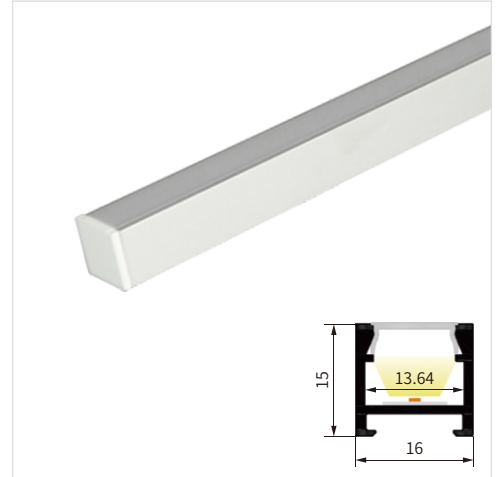

## MLC02 Magnet Channel Light Specification Sheet

### PHYSICAL

Product Type	MLC02
Size	16 x 15mm
Working Voltage	12V / 24V DC
Aluminum Profile color	Silver / Black / White
Cover	Diffuser / Transparent / Milky
CRI	90
Available Lengths	0.3-2m
IP Rating	IP20, IP54
Working Temperature	0°C-40°C
Storage Temperature	-20°C-70°C
Lifespan	50000h
Dimmable	Yes

MLC02 is a convenient channel light with magnets on its backside. It has the following characters: small size, light weight, easy to move, with magnetic adsorption. It can be used as prime illumination or supplementary illumination. It's flexible and convenient in places with iron, such as warehouse and mechanical equipment workshop. It can effectively avoid lighting dead spot. Since the clips and the magnets are concealed, it looks beautiful overall.