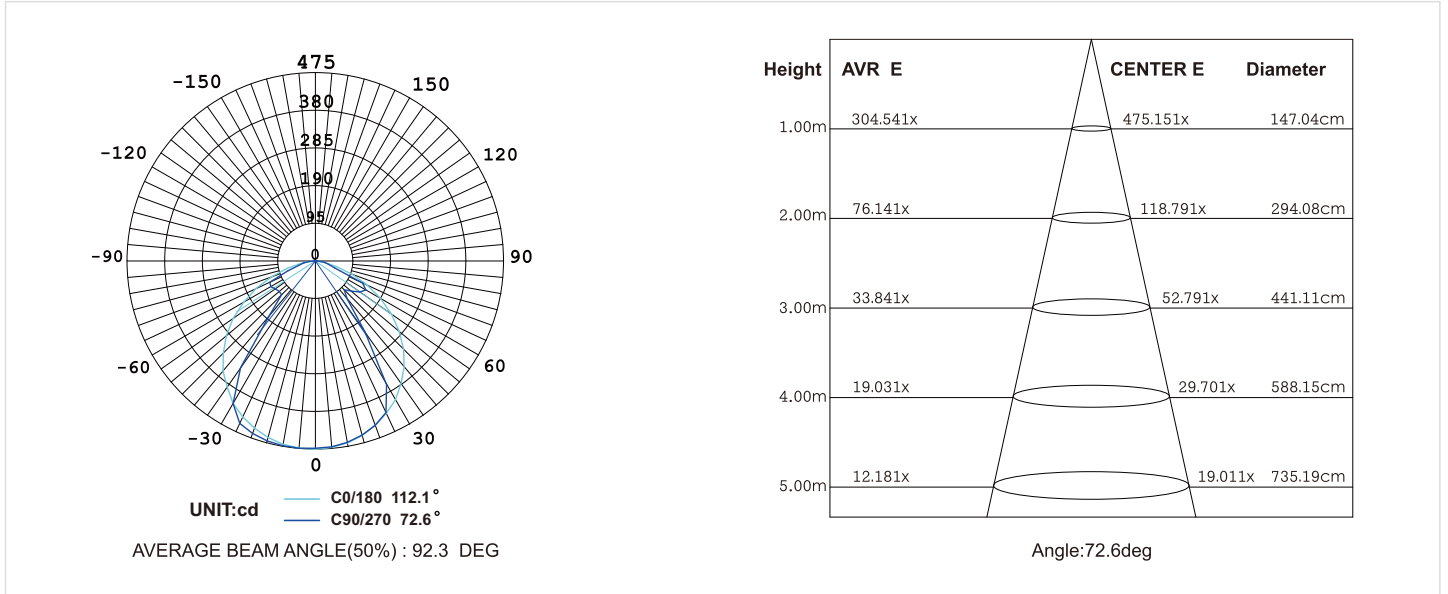

Photometric Diagram