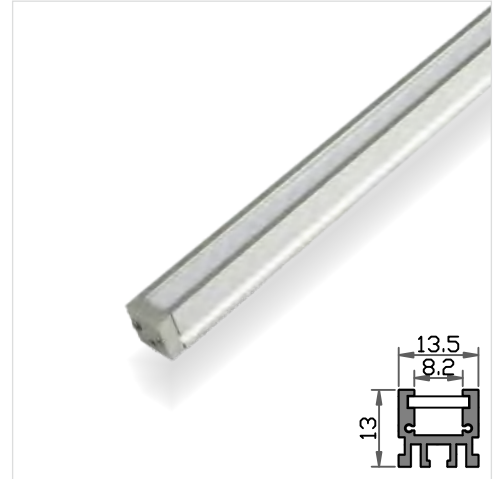

LC03 Waterproof Channel Light Specification Sheet

PHYSICAL

Product Type	LC03
Size	13.5 x 13mm
Working Voltage	12V / 24V DC
Aluminum Profile color	Silver / Black
Cover	Transparent / Milky
CRI	90
Available Lengths	0.3-2m
IP Rating	IP20, IP54, IP67
Working Temperature	0°C-40°C
Storage Temperature	-20°C-70°C
Lifespan	50000h
Dimmable	Yes

LC03 is one of our exclusive designed LED aluminum channel lights with a size of 13.5*13mm only. It's super slim and it is easy to fit under any cabinets or shelves with matched clips and brackets. Since LC03 is produced to be well-sealed, the excellent waterproof function enables it to be safely applied in any outdoor environments. It is not only a compact lighting fixture, but also a kind of decoration.

PRODUCT RANGE

Part No.	LEDs/m	Wattage	CCT	Luminous Flux
LC03-2835V120S10C12(24)-U	120LED/s	15W/m	2700K	960lm/m
LC03-2835W120S10C12(24)-U	120LED/s	15W/m	3000K	985lm/m
LC03-2835N120S10C12(24)-U	120LED/s	15W/m	4000K	1070lm/m
LC03-2835C120S10C12(24)-U	120LED/s	15W/m	6000K	1070lm/m

The luminous flux with diffuser cover

SKU Builder Direction

X1 Product Name	X2 LED Type	X3 CCT	X4 LEDs	X5 Profile Color	X6 Length	X7 Cover	X8 Voltage	X9 CRI
Code	Code	Code	Code	Code	Code	Code	Code	Code
LC03	2835 SMD2835	V 2700K	120 120LEDs/m	S Silver	03 300mm	C Transparent	12 12V DC	U CRI>90
		W 3000K		B Black	05 500mm	M Milky	24 24V DC	
		N 4000K			10 1000mm	E Without Cover		
		C 6000K						